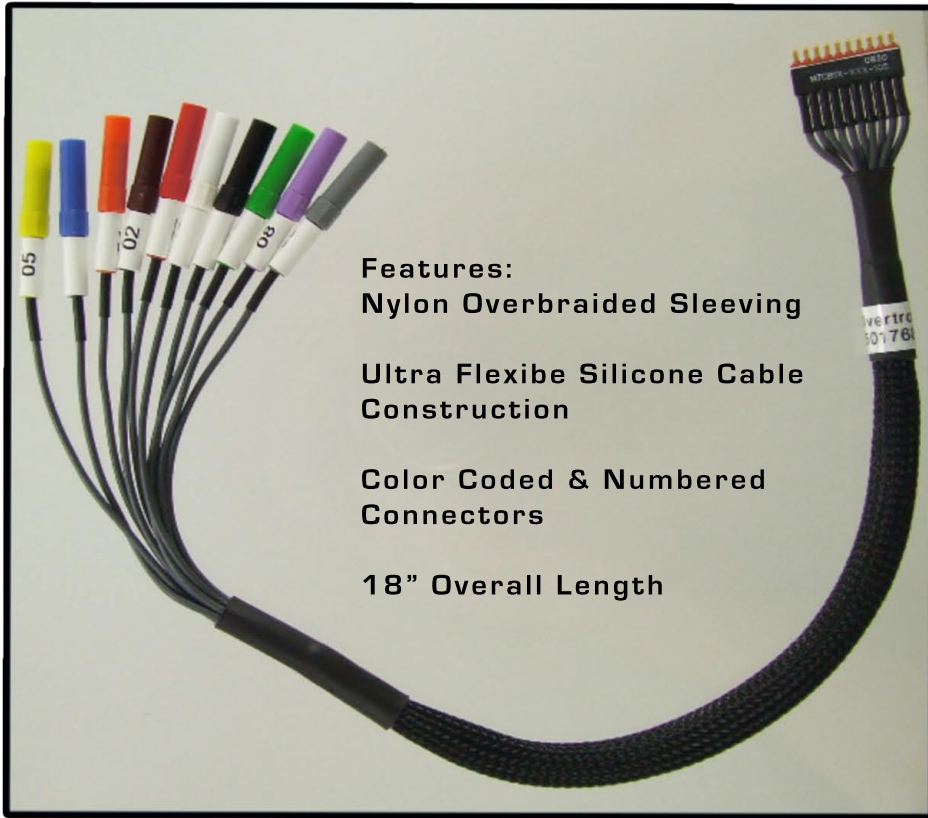

# SPECIALTY WAFER CONNECTOR CABLE ASSEMBLIES

**Features:**  
 Nylon Overbraided Sleeving  
 Ultra Flexible Silicone Cable Construction  
 Color Coded & Numbered Connectors  
 18" Overall Length

**Color Coded and Numbered Connectors for Easy Identification**

Pin No.	Wire Color	Connector Color
1	Black	Blk
2	Black	Brn
3	Black	Red
4	Black	Orn
5	Black	Yel
6	Black	Grn
7	Black	Blu
8	Black	Vio
9	Black	Gry
10	Black	Wht
11	Red	Blk
12	Red	Brn
13	Red	Red
14	Red	Orn
15	Red	Yel
16	Red	Grn
17	Red	Blu
18	Red	Vio
19	Red	Gry
20	Red	Wht

**Available in 10 & 20 Pin Male or Female Configurations**

**P/N 501764  
20 PIN MALE**

**P/N 501763  
20 PIN FEMALE**

**P/N 501768  
10 PIN MALE**

**P/N 501767  
10 PIN FEMALE**

**CONNECTORS ACCEPT 4MM UNSHROUDED OR FULL SAFETY SHROUDED BANANA PLUG TEST LEADS**